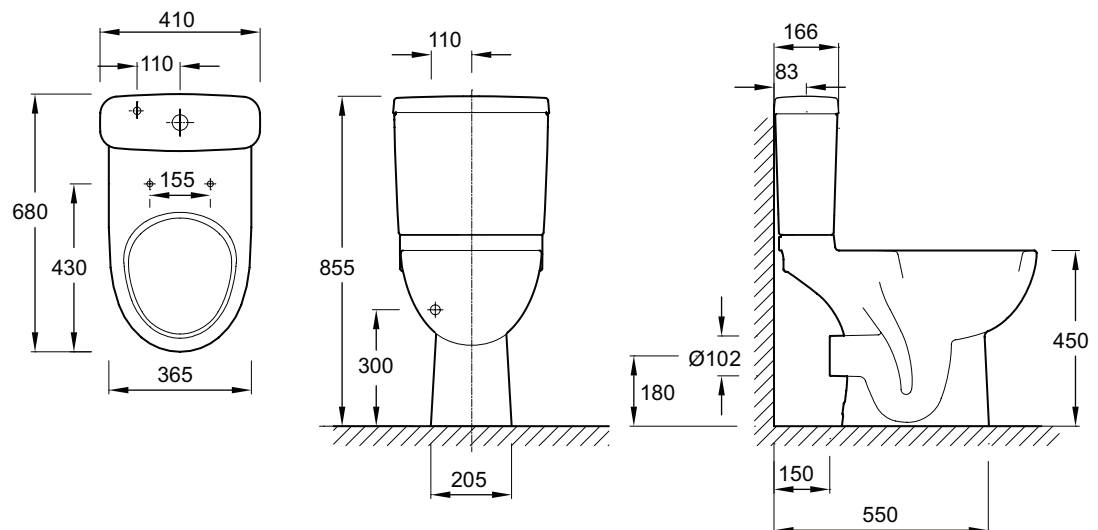

Reach Comfort Height Close Coupled WC Pan

4966CK

Product Description: Reach comfort height close coupled WC pan

Recommended Items: 18581W-00 Cistern dual flush 3/6L
 8407K-00 Standard seat
 8409K-00 Slow close seat
 8322K-00 Slim, slow close, quick release seat

Product Dimensions: 680 mm Projection

Colour/Finish: White

Material: Vitreous China

Product Weight (kg): 24.2

Guarantee (Years): 25

Additional Information: Most toilet bowl cleaners are safe to use on vitreous china. Follow label directions and use toilet bowl cleaners on the inside of the bowl only. Do not use in-tank toilet cleaners as they damage the flush valve and other working parts.

Dimensions (mm)

**Kohler UK**

Sales and Technical:

+44 (0) 844 571 0048 (Calls cost 7p per minute plus your phone company's access charge)

info@kohler.co.uk

www.KOHLER.co.uk

THE BOLD LOOK
OF **KOHLER**®